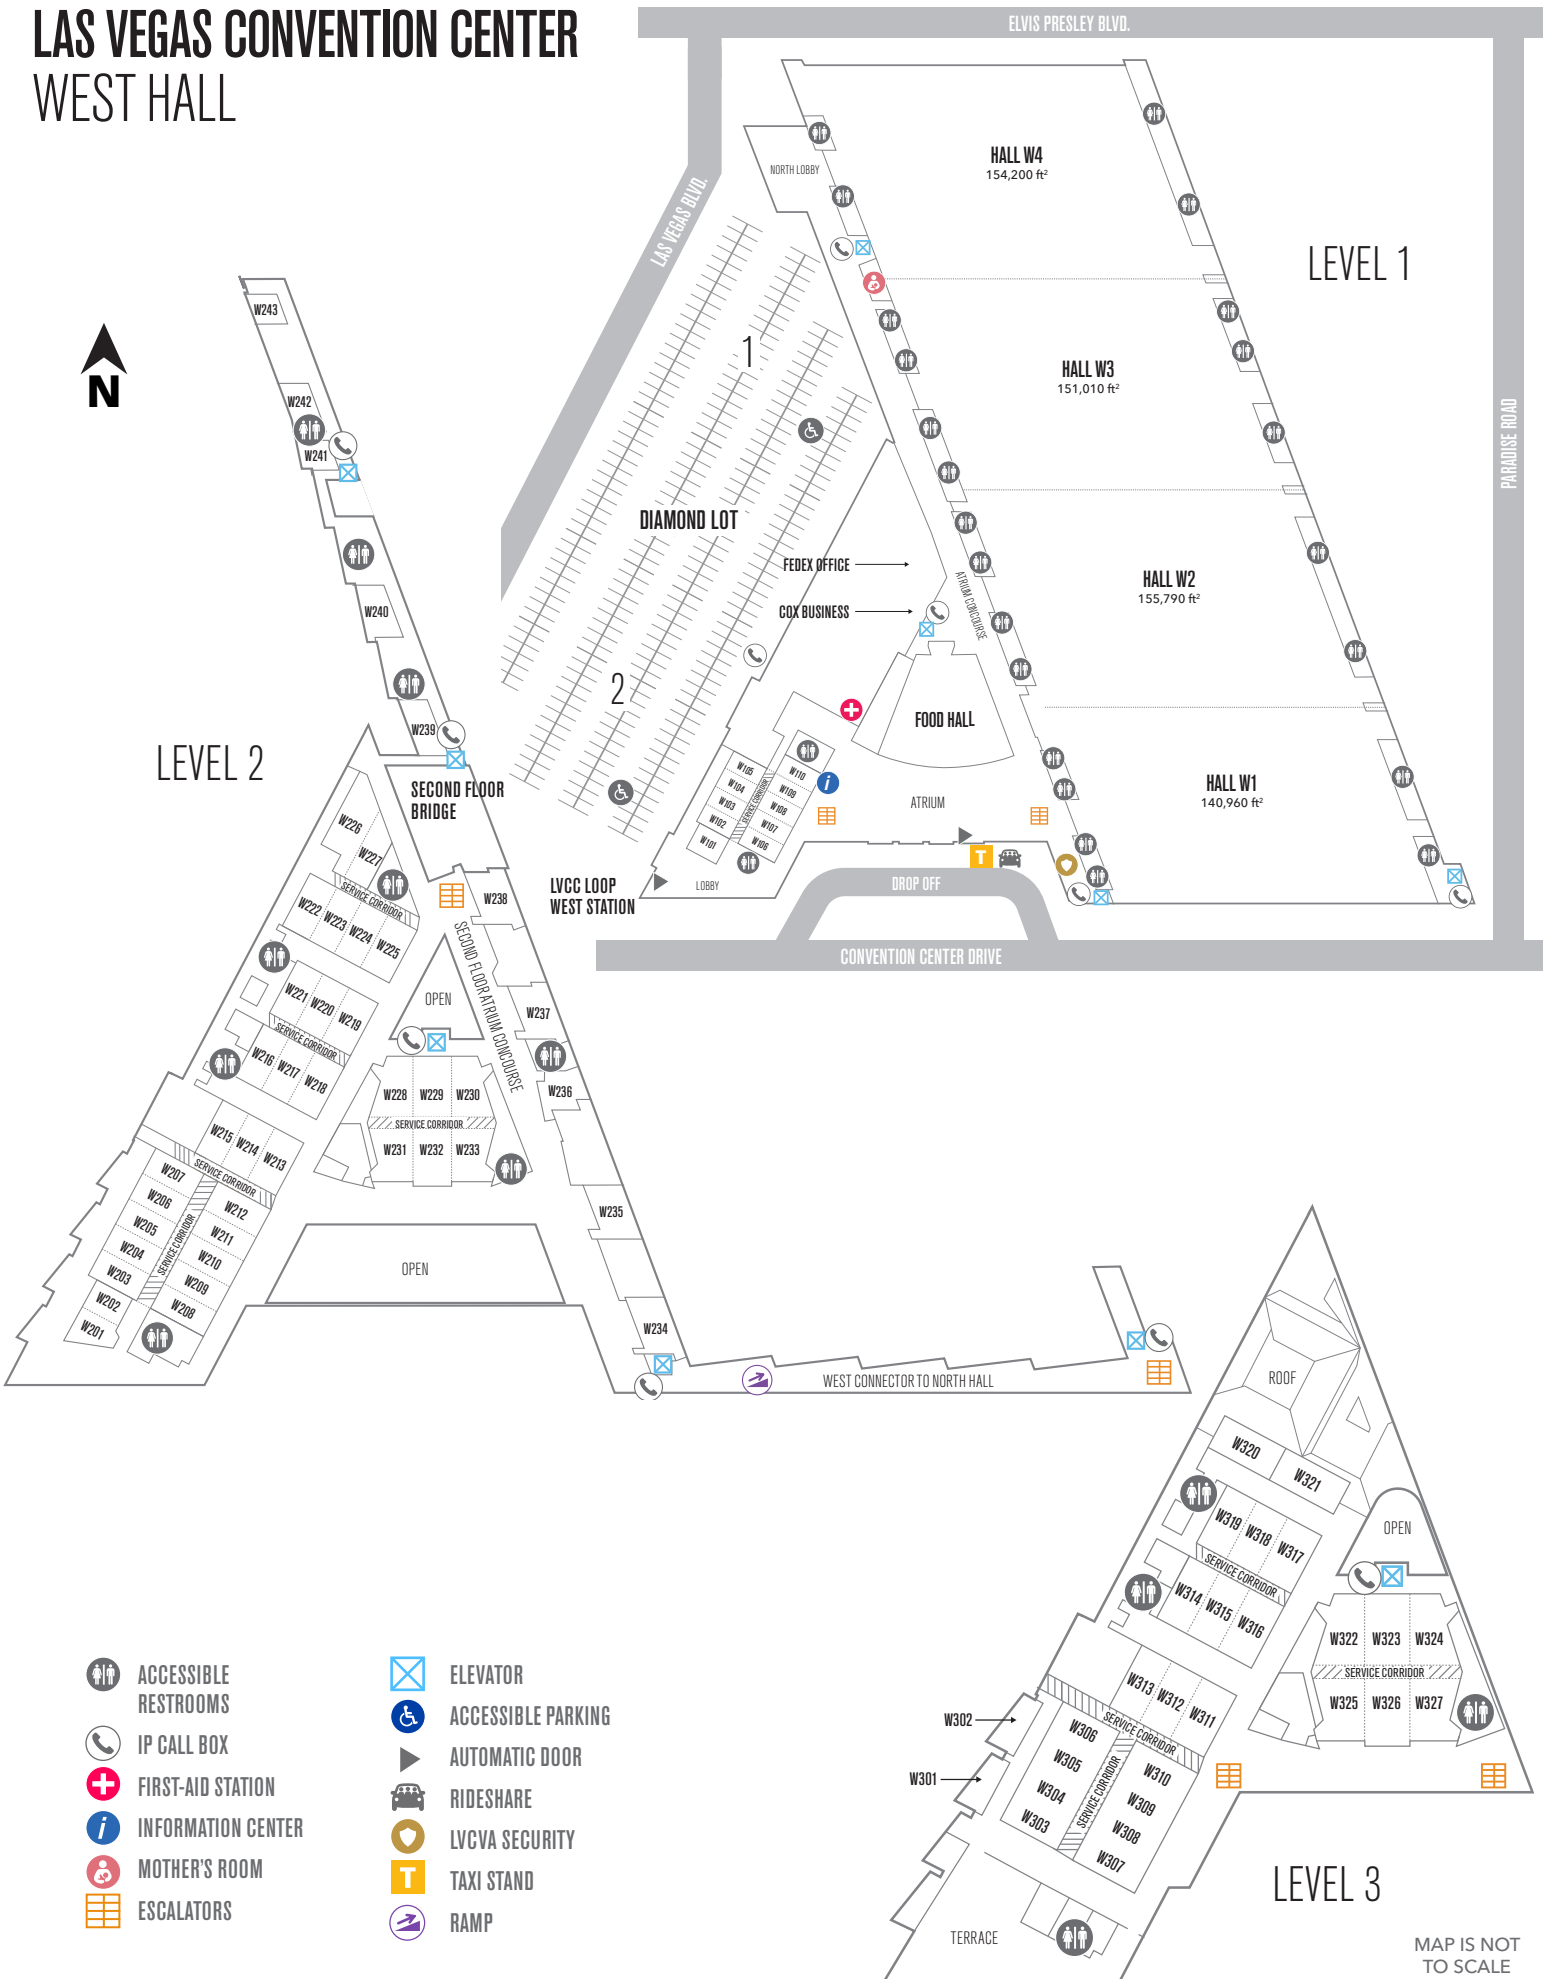

LAS VEGAS CONVENTION CENTER

NORTH, CENTRAL AND SOUTH HALLS

ADA ACCESSIBILITY MAP

MAP IS NOT TO SCALE

- | | | | | | | | |
|--|------------------|--|-----------------------------|--|--|--|--------------------------------|
| | EMERGENCY PHONES | | LVCA SECURITY | | VAN ACCESSIBLE | | TAXI STAND |
| | RAMP | | FIRST-AID STATION | | ACCESSIBLE PARKING | | RIDESHARE |
| | RESTROOMS | | TDDS AVAILABLE | | AUTOMATIC DOOR | | ELEVATORS |
| | FAMILY RESTROOMS | | TELEPHONES (VOLUME CONTROL) | | LOWER LEVEL TO RESTROOMS, PHONES, FOOD STAND | | LOWER LEVEL ACCESS TO ELEVATOR |
| | ESCALATORS | | MOTHER'S ROOM | | | | |

LAS VEGAS CONVENTION CENTER WEST HALL

- ACCESSIBLE RESTROOMS
- IP CALL BOX
- FIRST-AID STATION
- INFORMATION CENTER
- MOTHER'S ROOM
- ESCALATORS

- ELEVATOR
- ACCESSIBLE PARKING
- AUTOMATIC DOOR
- RIDESHARE
- LVCVA SECURITY
- TAXI STAND
- RAMP

MAP IS NOT TO SCALE