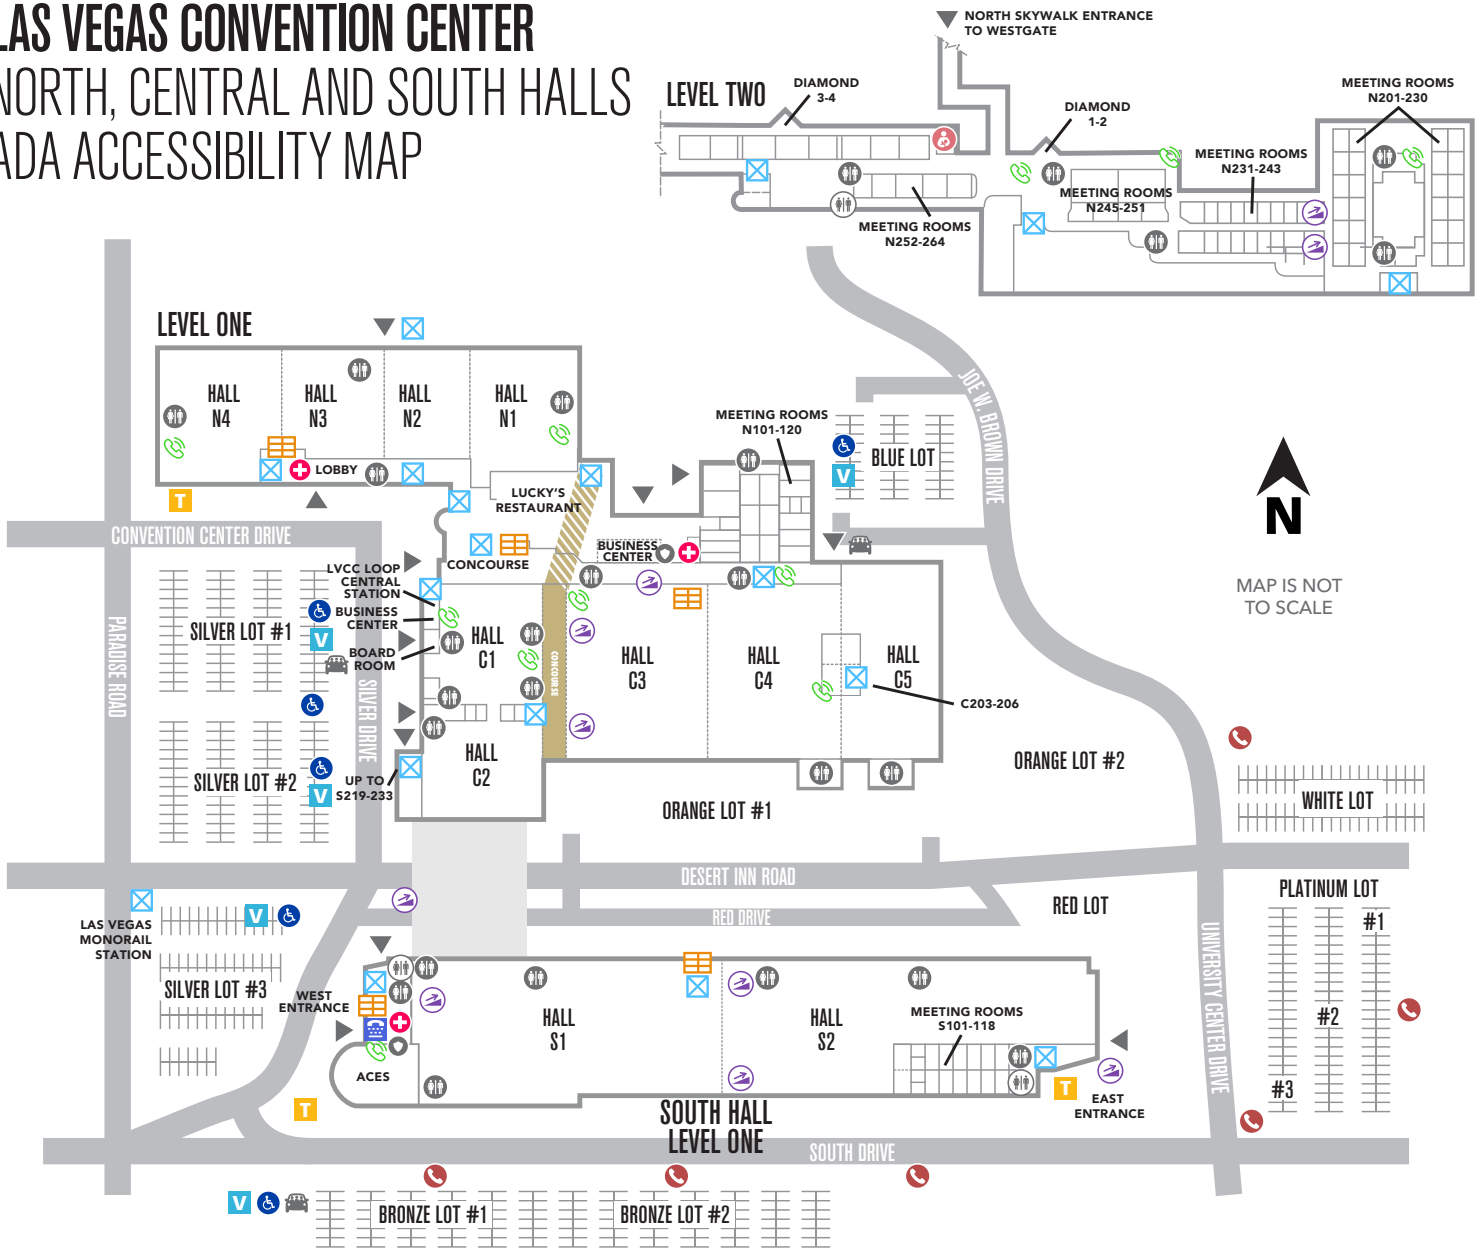

LAS VEGAS CONVENTION CENTER

NORTH, CENTRAL AND SOUTH HALLS

ADA ACCESSIBILITY MAP

MAP IS NOT TO SCALE

- | | | | | | | | |
|--|------------------|--|-----------------------------|--|--|--|--------------------------------|
| | EMERGENCY PHONES | | LVCA SECURITY | | VAN ACCESSIBLE | | TAXI STAND |
| | RAMP | | FIRST-AID STATION | | ACCESSIBLE PARKING | | RIDESHARE |
| | RESTROOMS | | TDDS AVAILABLE | | AUTOMATIC DOOR | | ELEVATORS |
| | FAMILY RESTROOMS | | TELEPHONES (VOLUME CONTROL) | | LOWER LEVEL TO RESTROOMS, PHONES, FOOD STAND | | LOWER LEVEL ACCESS TO ELEVATOR |
| | ESCALATORS | | MOTHER'S ROOM | | | | |

LAS VEGAS CONVENTION CENTER WEST HALL

- ACCESSIBLE RESTROOMS
- IP CALL BOX
- FIRST-AID STATION
- INFORMATION CENTER
- MOTHER'S ROOM
- ESCALATORS

- ELEVATOR
- ACCESSIBLE PARKING
- AUTOMATIC DOOR
- RIDESHARE
- LVCVA SECURITY
- TAXI STAND
- RAMP

MAP IS NOT TO SCALE