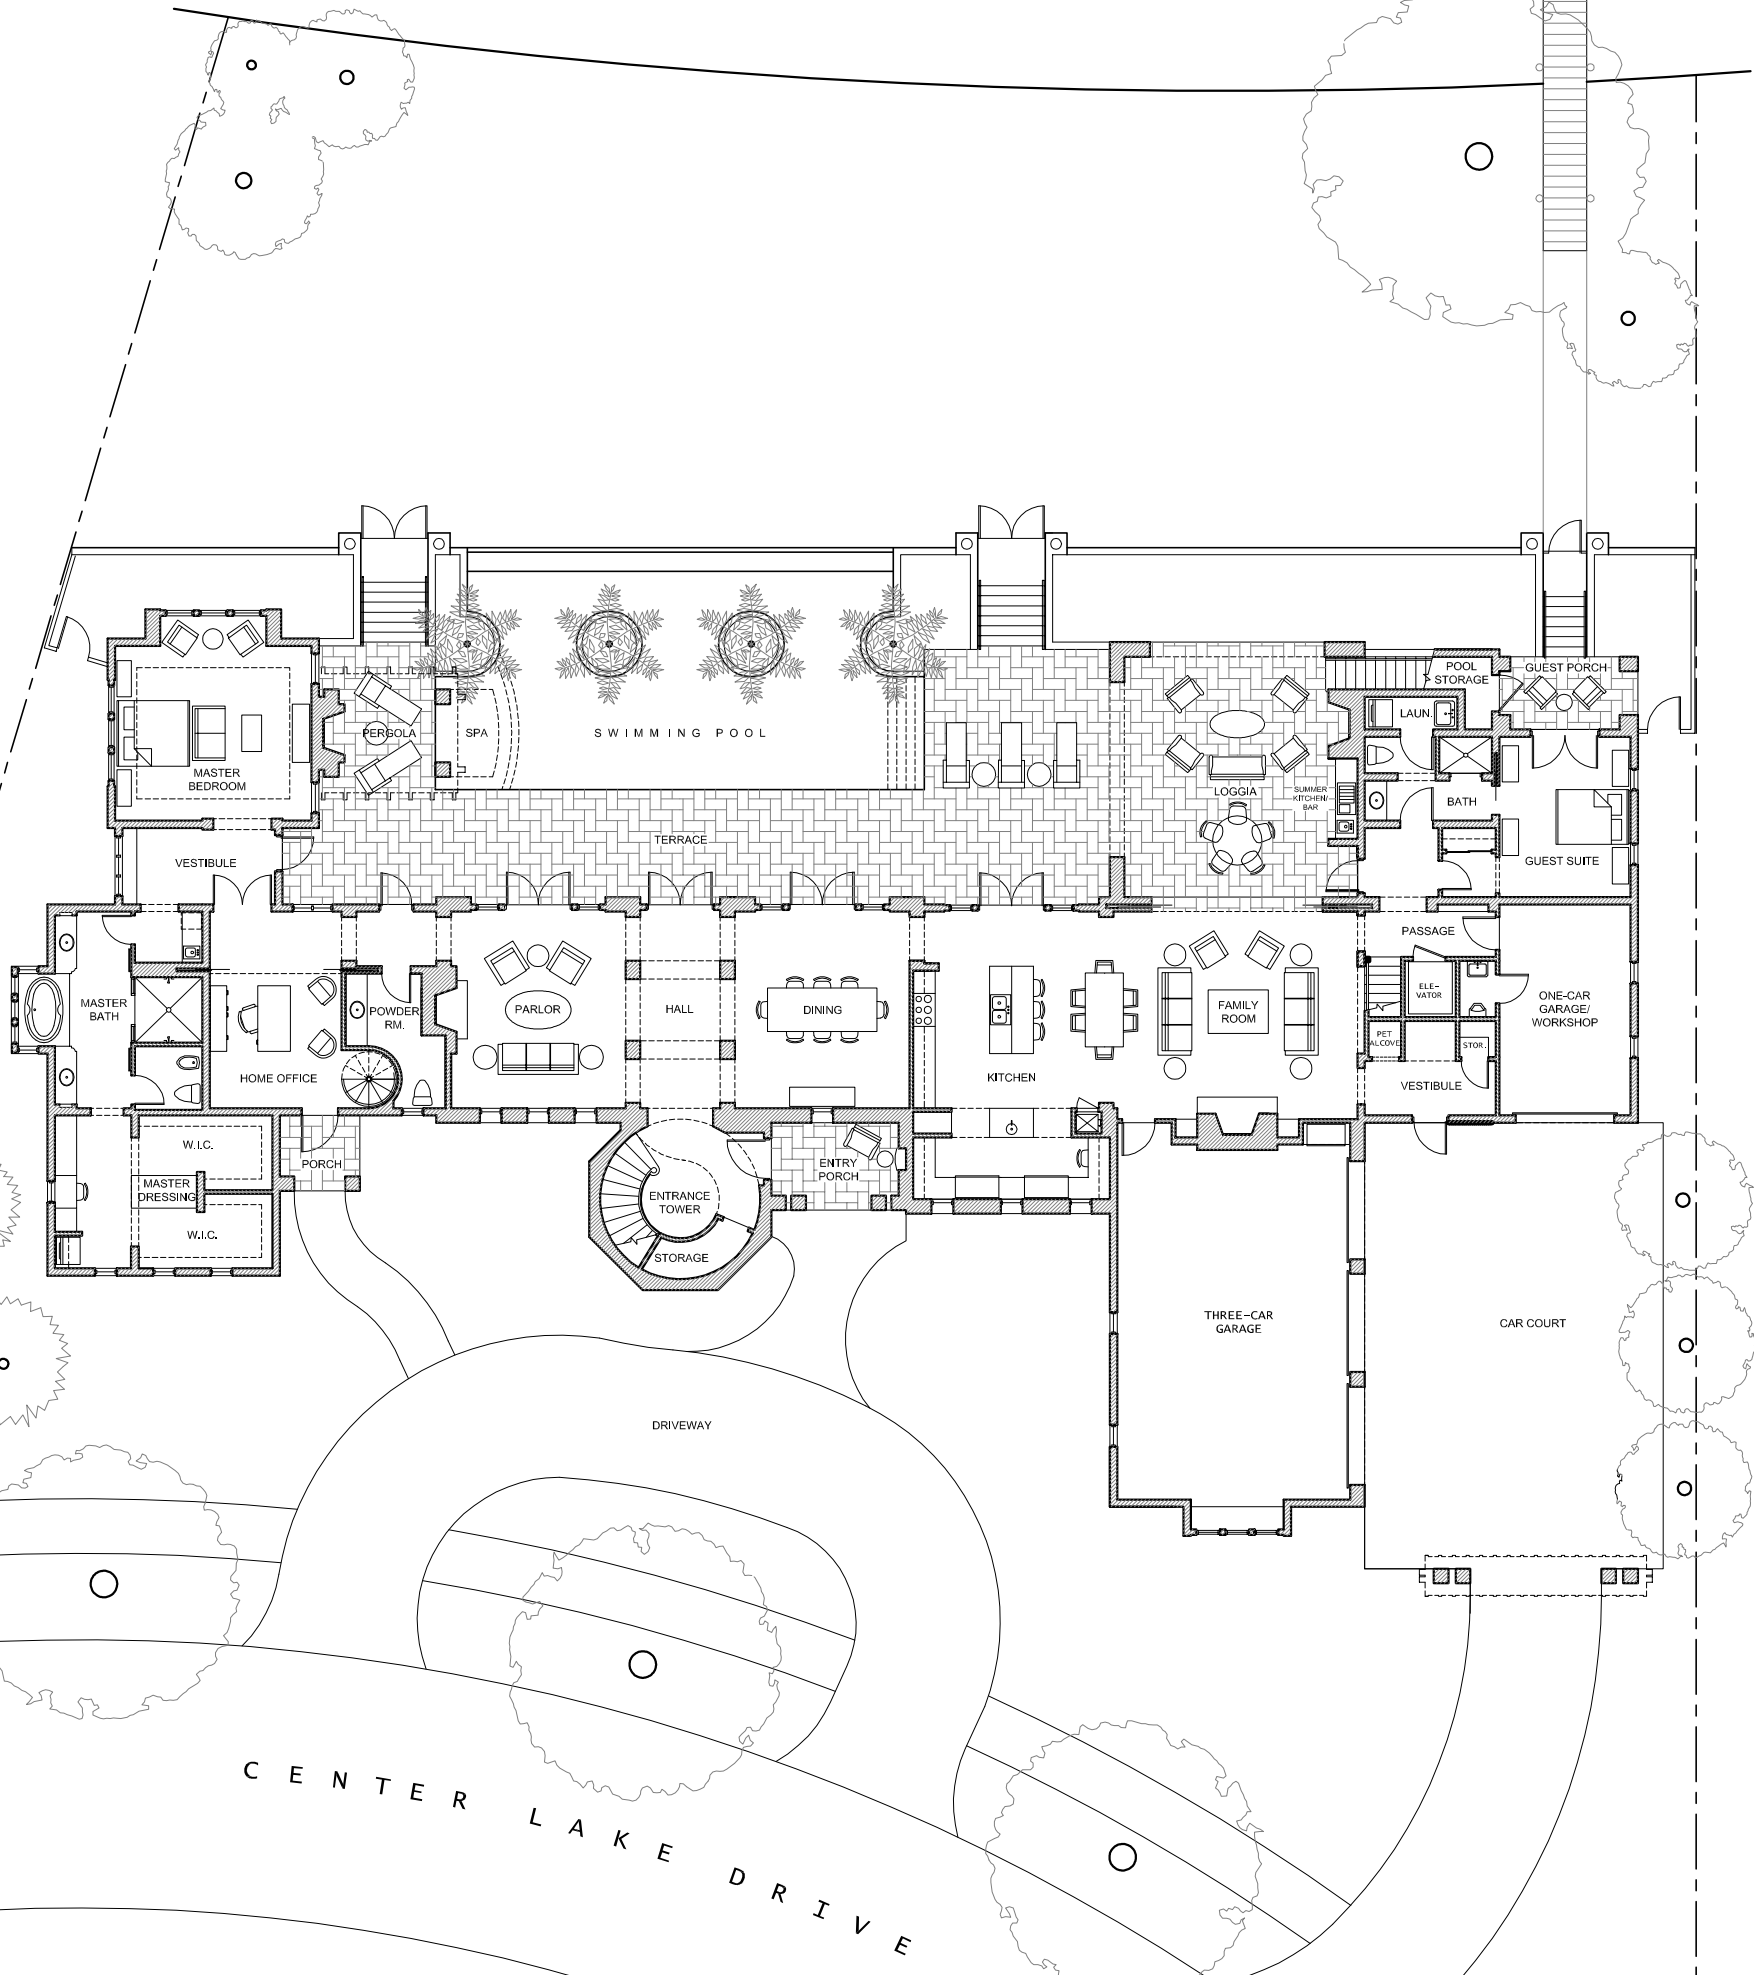

L A K E B U R D E N

C E N T E R L A K E D R I V E

GROUND FLOOR PLAN
The New American Home 2006
for
The National Association of Home Builders

© WCI Architecture & Land Planning, Inc.
24031 Walden Center Drive, Bonita Springs, FL 34134
All rights reserved
October 19, 2005

SECOND FLOOR PLAN
The New American Home 2006
for
The National Association of Home Builders

© WCI Architecture & Land Planning, Inc.
 24031 Walden Center Drive, Bonita Springs, FL 34134
 All rights reserved
 October 19, 2005