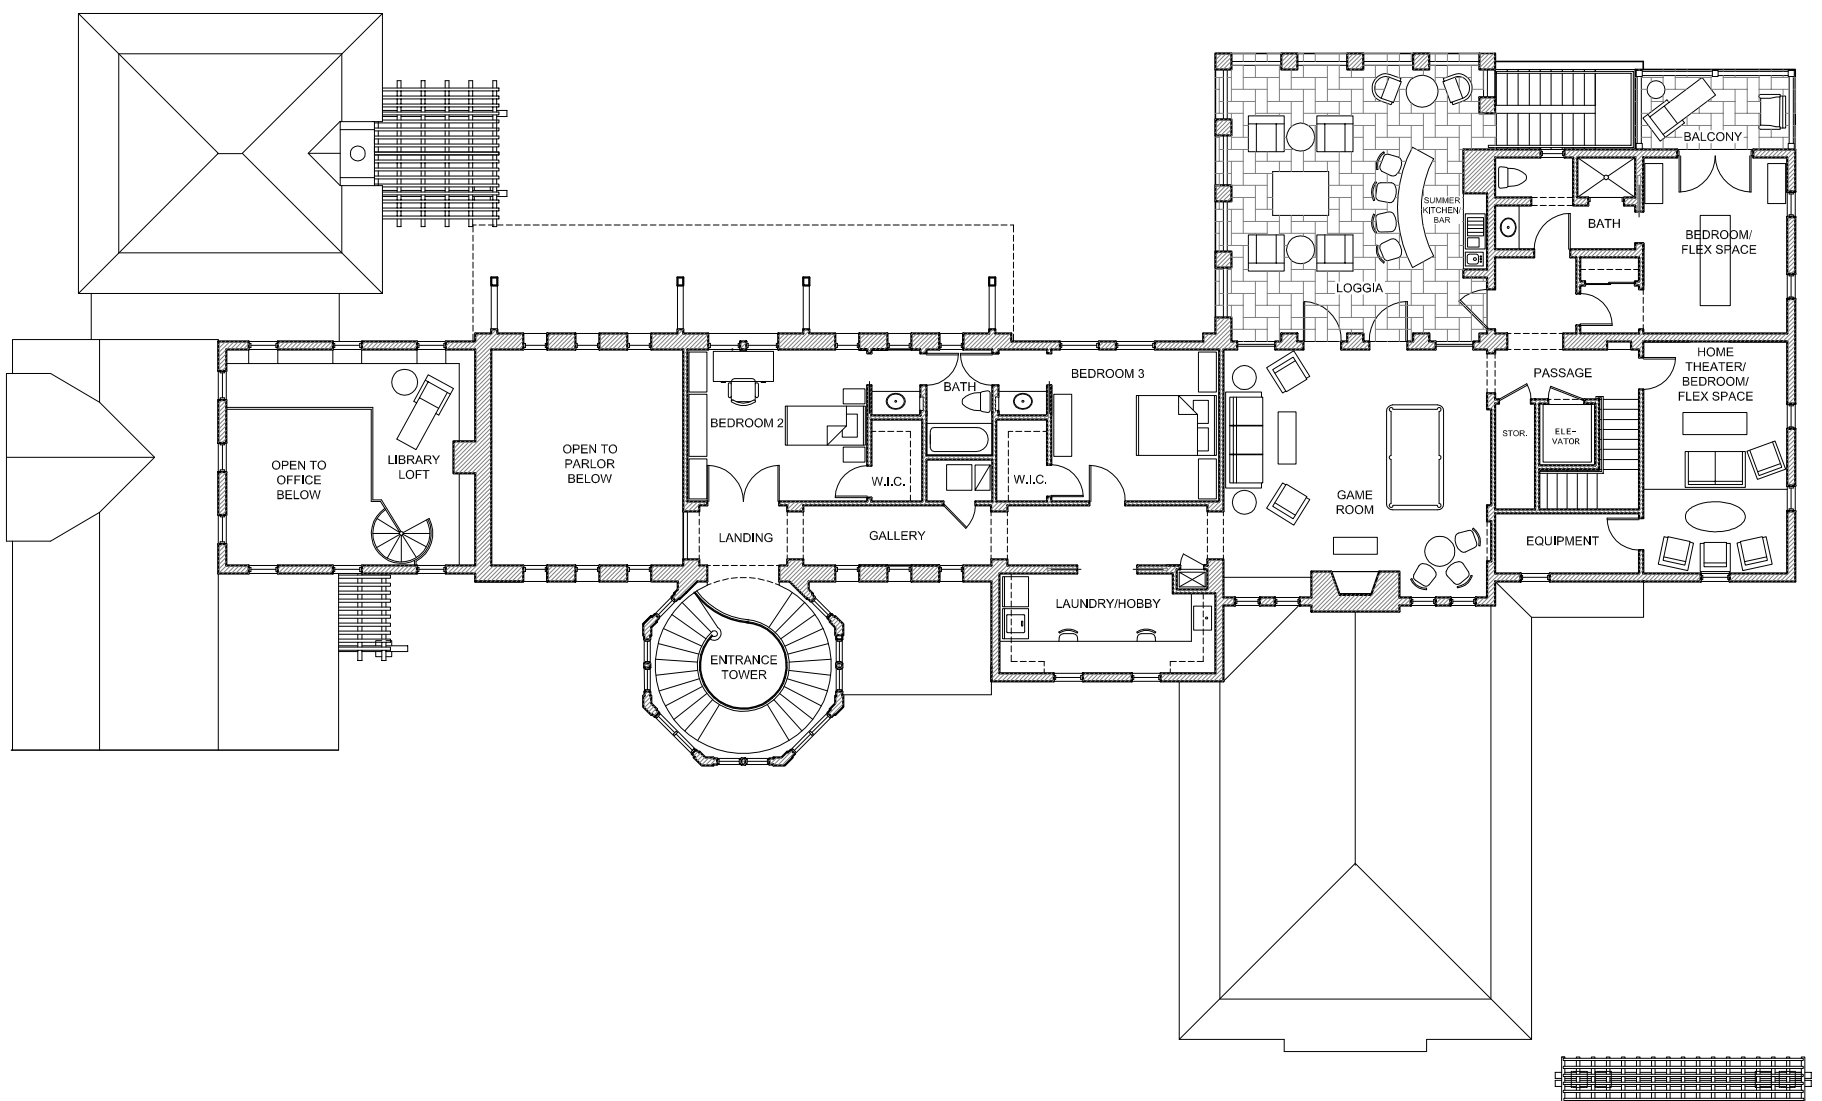

L A K E B U R D E N

C E N T E R L A K E D R I V E

GROUND FLOOR PLAN
The New American Home 2006
for
The National Association of Home Builders

© WCI Architecture & Land Planning, Inc.
24031 Walden Center Drive, Bonita Springs, FL 34134
All rights reserved
October 19, 2005

SECOND FLOOR PLAN
The New American Home 2006
for
The National Association of Home Builders

© WCI Architecture & Land Planning, Inc.
 24031 Walden Center Drive, Bonita Springs, FL 34134
 All rights reserved
 October 19, 2005