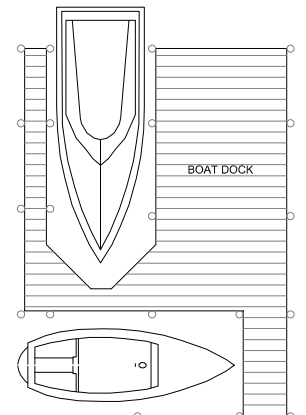

L A K E B U R D E N

C E N T E R L A K E D R I V E

GROUND FLOOR PLAN
The New American Home 2006
for
The National Association of Home Builders

© WCI Architecture & Land Planning, Inc.
24031 Walden Center Drive, Bonita Springs, FL 34134
All rights reserved
October 19, 2005