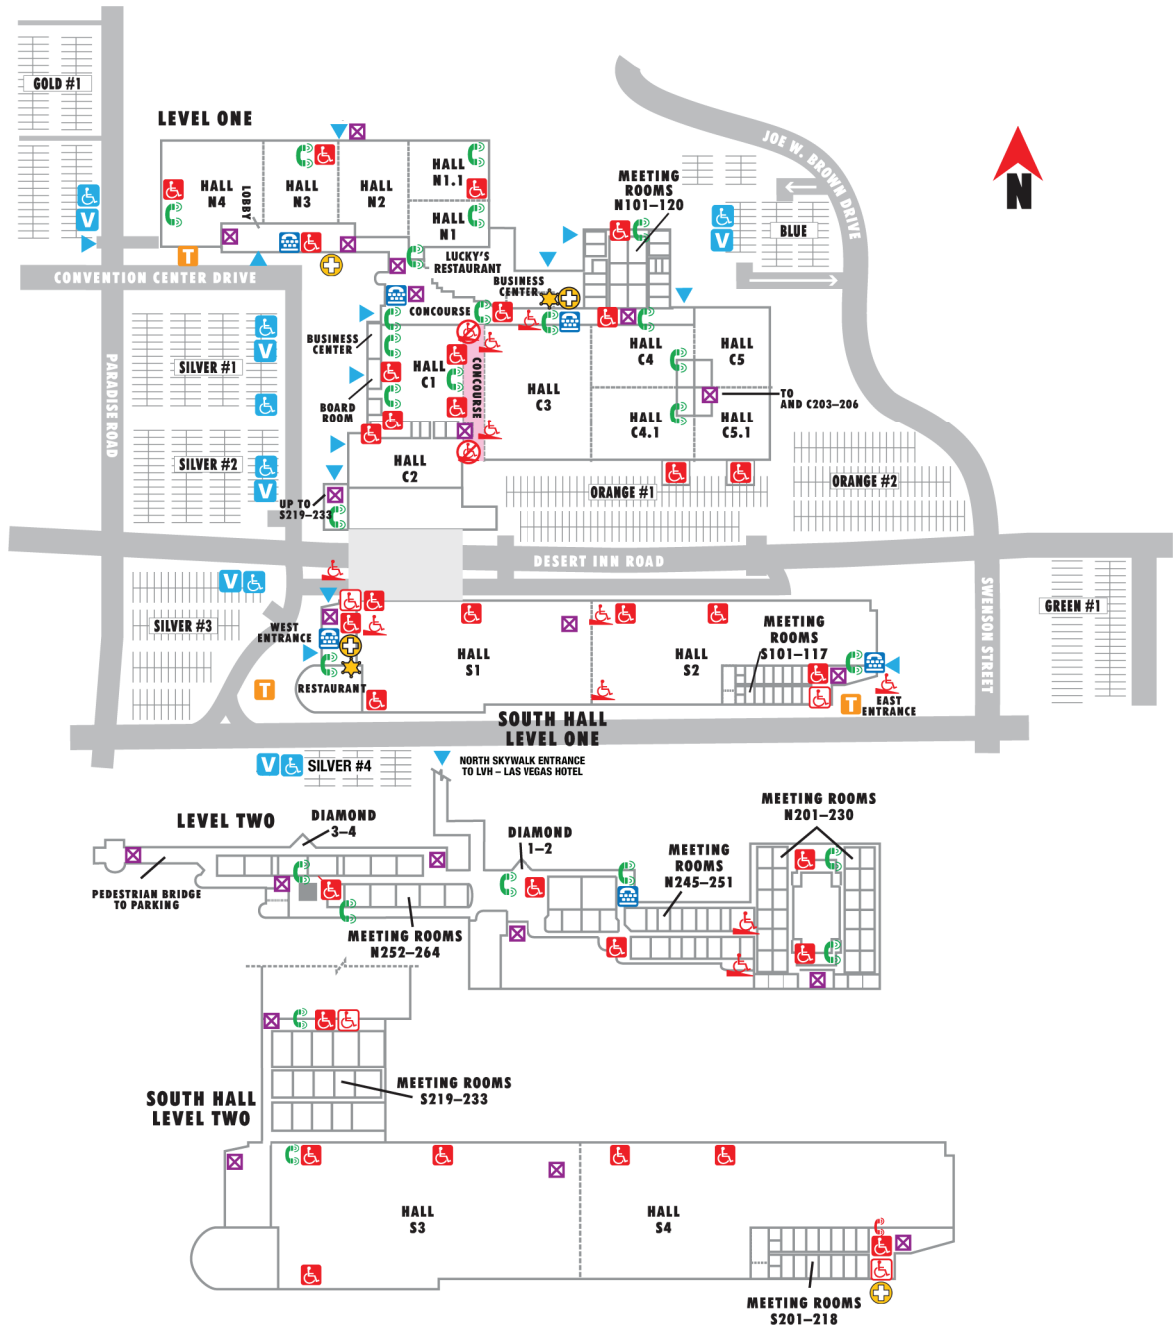

LAS VEGAS CONVENTION CENTER

ADA Accessibility Map

- | | | |
|--|-----------------------------|--------------------|
| RAMP (NON-ACCESSIBLE) | TDDS AVAILABLE | AUTOMATIC DOOR |
| RAMP | TELEPHONES (VOLUME CONTROL) | VAN ACCESSIBLE |
| RESTROOMS | LVCVA SECURITY | ACCESSIBLE PARKING |
| FAMILY RESTROOMS | FIRST-AID STATION | TAXI STAND |
| LOWER LEVEL TO RESTROOMS, PHONES, FOOD STAND | ELEVATORS | |

ACCESSIBILITY MAP

Las Vegas Convention Center

INTERIOR

ACCESSIBILITY MAP

Las Vegas Convention Center

INTERIOR