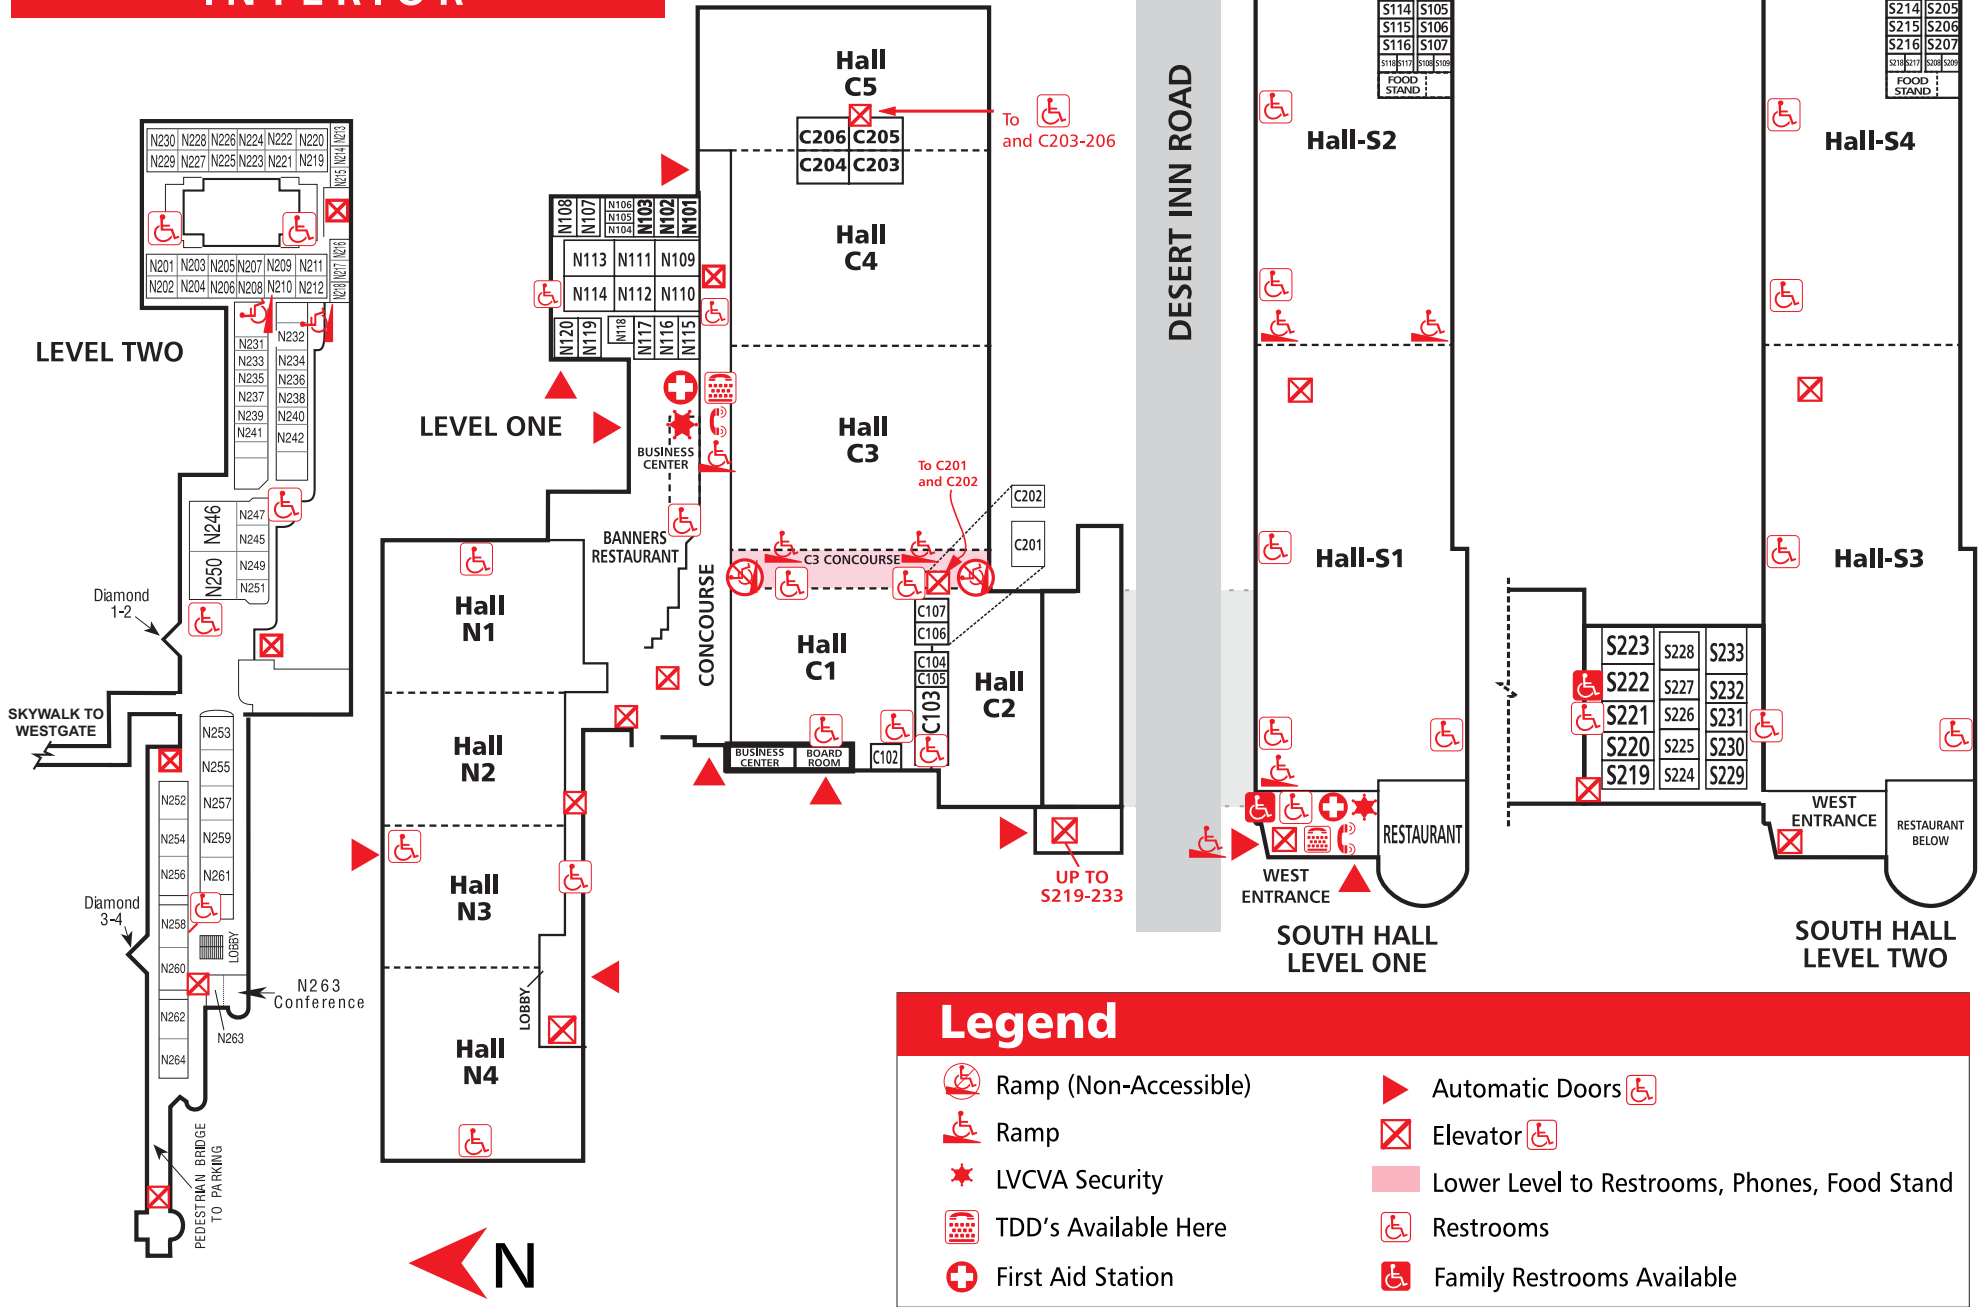

LAS VEGAS CONVENTION CENTER

ADA Accessibility Map

- | | | |
|--|-----------------------------|--------------------|
| RAMP (NON-ACCESSIBLE) | TDDS AVAILABLE | AUTOMATIC DOOR |
| RAMP | TELEPHONES (VOLUME CONTROL) | VAN ACCESSIBLE |
| RESTROOMS | LVCVA SECURITY | ACCESSIBLE PARKING |
| FAMILY RESTROOMS | FIRST-AID STATION | TAXI STAND |
| LOWER LEVEL TO RESTROOMS, PHONES, FOOD STAND | ELEVATORS | |

ACCESSIBILITY MAP

Las Vegas Convention Center

INTERIOR

ACCESSIBILITY MAP

Las Vegas Convention Center

INTERIOR