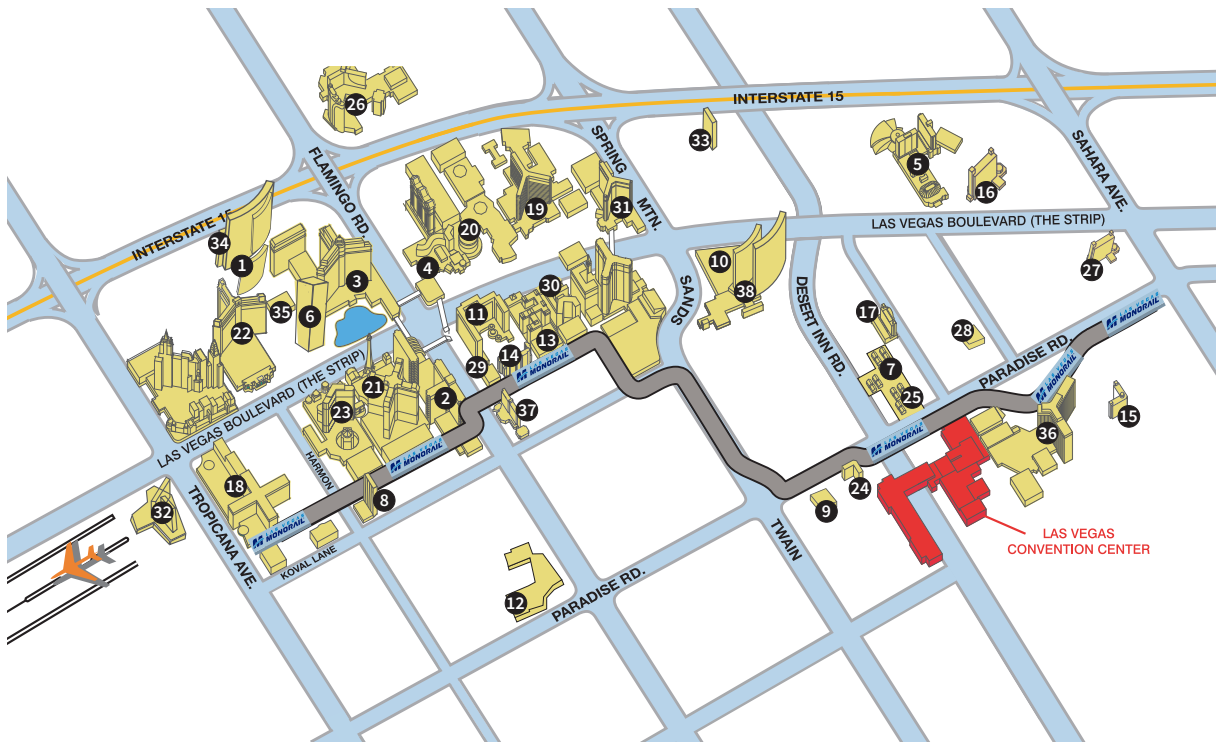

Official Show Hotel Shuttles

Hotel	Route	Boarding Location
1 Aria	6	Tour Bus Lobby
2 Bally's	7	North Flamingo Entrance
3 Bellagio	5	Tour Bus Lobby
4 Caesars Palace	4	Coliseum Entrance by Planet Hollywood Sign
5 Circus Circus	2	Main Entrance by Las Vegas Blvd
6 Cosmopolitan	5	Right of Main Lobby
7 Courtyard by Marriott Convention Center	Walk	Walk to LVCC
8 Elara	9	Walk to Planet Hollywood Tour Bus Area
9 Embassy Suites Convention Center	10	Outside Main Lobby
10 Encore (IBS Headquarters)	12	Curbside at Tour Bus Area
11 Flamingo	8	Tour Bus Area on Audrie
12 Hard Rock Hotel & Casino	10	Curbside on Harmon
13 Harrah's	8	Tour Bus Area
14 Hilton Grand Vacations Club at Flamingo	8	Walk to Flamingo Tour Bus Area on Audrie
15 Hilton Grand Vacations Club on Paradise	1	Curbside on Karen
16 Hilton Grand Vacations Club on the Strip	2	Outside Main Lobby
17 Las Vegas Marriott Convention Center	Walk	Walk to LVCC
18 MGM Grand	9	Grand Garden Arena Entrance
19 Mirage	3	North Valet Entrance
20 Nobu Hotel	4	Walk to Coliseum Entrance by Planet Hollywood Sign
21 Paris	7	Walk to Bally's to Board Bus
22 Park MGM	6	Tour Bus Area
23 Planet Hollywood	9	Tour Bus Aea
24 Renaissance	Walk	Walk to LVCC
25 Residence Inn by Marriott Convention Center	Walk	Walk to LVCC
26 Rio	11	Convention Center Roundabout Behind Hotel
27 SLS Las Vegas	1	Tour Bus Area
28 Springhill Suites Las Vegas Convention Center	Walk	Walk to LVCC
29 The Cromwell	7	Walk to Bally's to Board Bus
30 The Linq	8	Walk to Harrah's Tour Bus Area
31 Treasure Island	3	Curbside on Sirens
32 Tropicana	10	North Entrance
33 Trump	3	Outside Main Lobby
34 Vdara	6	Walk to Aria Tour Bus Lobby
35 Waldorf Astoria	6	Walk to Aria Tour Bus Lobby
36 Westgate Las Vegas Resort & Casino	Walk	Walk to LVCC
37 Westin	7	Main Entrance
38 Wynn (IBS Headquarters)	12	Curbside at Tour Bus Area